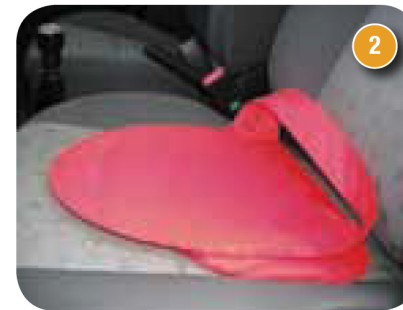

## Swivel Cushion

From the makers of **turneasy**

**NEW**

A lightweight swivel cushion designed to assist those who struggle to turn when moving from a car or chair.

- Designed to use in the car and around the home
- New unique lightweight design
- Easy to use and clean
- Guaranteed for 12 months
- Designed and made in the UK

Fold the Justgo cushion in two and place on the seat with the longest edge to the back of the seat.

Sit in the centre of the Justgo cushion and holding onto the dashboard lift your feet. Whilst turning you will find the two parts of the cushion smoothly glide around until you are facing forwards.

The Justgo cushion can be left in place for your journey, when exiting from the car just slowly turn yourself around. Now you can Justgo!

CE

 **POLYMORIT**  
Increase your independence